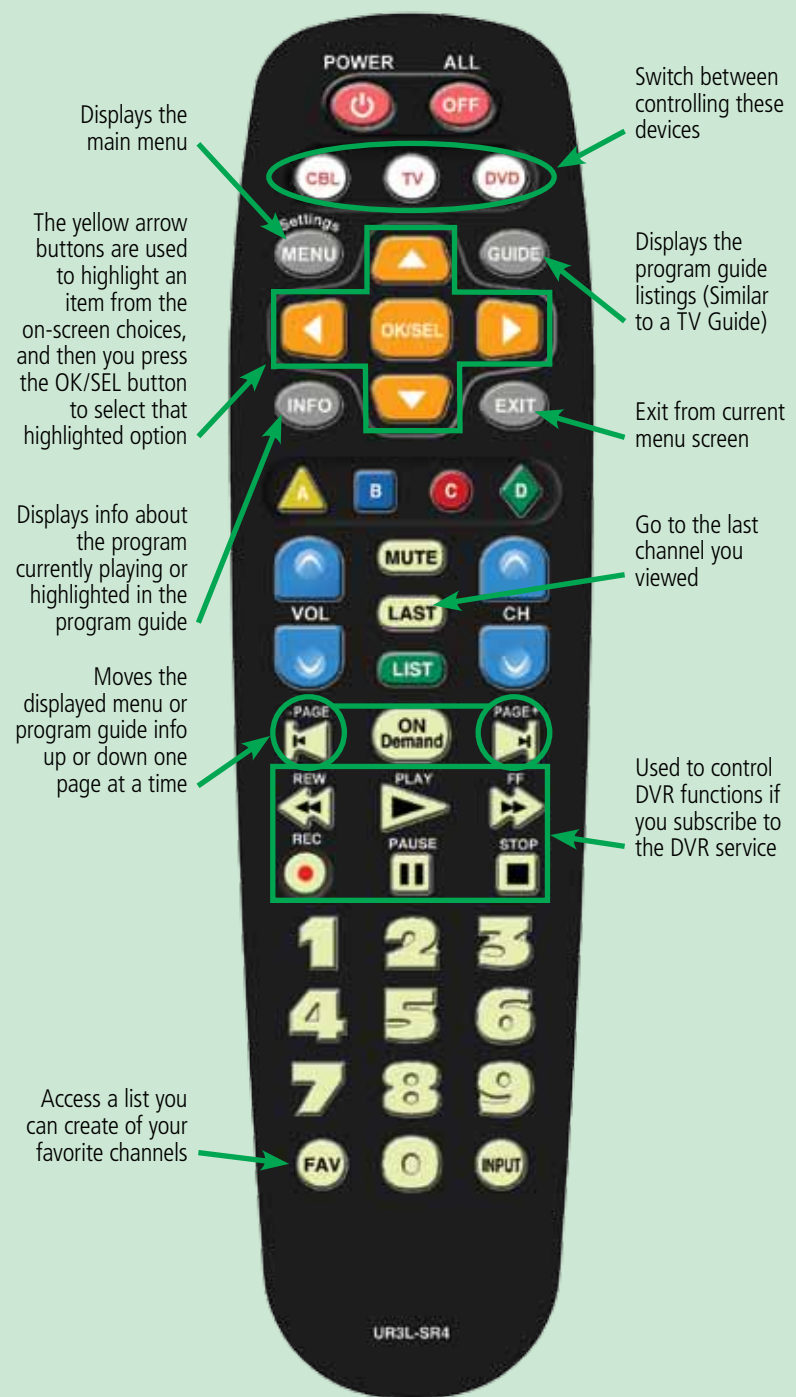

## How Do I Run the Clicker?!

There's a few buttons on the new remote control that may not be very familiar to you. This guide will help explain them.

5

For a complete listing of all the button functions, look in the remote control operating manual.

## How Do I Know What's On TV?

Find out using the programming guide.

6

**CURIOS ABOUT WHAT'S ON? THERE'S A VERY EASY WAY TO FIND OUT!** Simply press the gray button on the remote labeled "Guide" one time to access the programming guide. You will see a grid listing of all of our offered channels by number down the right side of the screen and times across the top of the grid.

If you want to get out of the guide without changing what you're currently watching, just press the gray "EXIT" button.

You can also:

- Pause or rewind the action during live telecasts, or fast forward through annoying commercials.
- Watch one show while recording another.
- Pause live TV to answer the phone or go to the door.
- Save time by fast-forwarding through recorded programming that doesn't interest you.